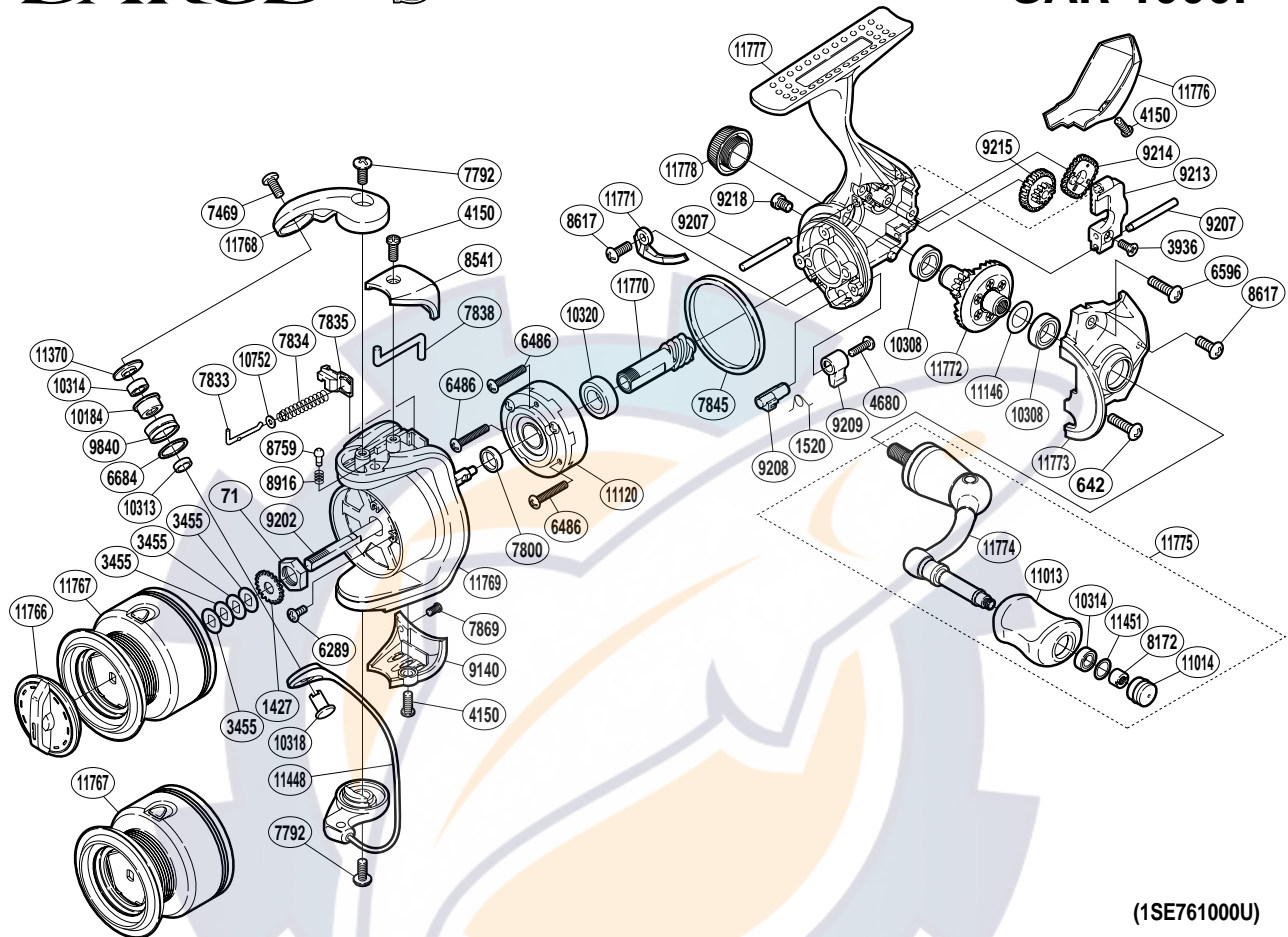

SHIMANO

SAROS S A-RB

SAR-1000F

(1SE761000U)

Part No.	Description	Part No.	Description	Part No.	Description
RD 0071	Rotor Nut	RD 8172	Handle Knob Nut	RD10752	Spring Guide A Support
RD 0642	Screw	RD 8541	Bail Spring Cover	RD11013	Handle Knob
RD 1427	Spool Support	RD 8617	Screw	RD11014	Handle Knob Seal
RD 1520	Anti-Reverse Cam Spring	RD 8759	Click Pin	RD11120	Roller Clutch Assembly
RD 3455	Spool Washer	RD 8916	Click Spring	RD11146	Washer
RD 3936	Screw	RD 9140	Bail Hold Support Guard	RD11370	Line Roller Washer
RD 4150	Screw	RD 9202	Main Shaft	RD11448	Bail Assembly
RD 4680	Screw	RD 9207	Oscillating Guide	RD11451	Washer
RD 6289	Screw	RD 9208	Anti-Reverse Cam	RD11766	Drag Knob
RD 6486	Screw	RD 9209	Anti-Reverse Lever	RD11767	Spool Assembly
RD 6596	Screw	RD 9213	Oscillating Slider	RD11768	Bail Arm
RD 6684	Line Roller Spacer	RD 9214	Oscillating Gear	RD11769	Rotor
RD 7469	Screw	RD 9215	Idle Gear	RD11770	Pinion Gear
RD 7792	Screw	RD 9218	Oil Cap	RD11771	Bail Trip Strike
RD 7800	Rotor Ring	RD 9840	Line Roller	RD11772	Drive Gear
RD 7833	Bail Spring Guide A	RD10184	Line Roller Bushing	RD11773	Side Cover
RD 7834	Bail Spring	RD10308	Ball Bearing	RD11774	Handle Shank Assembly
RD 7835	Bail Spring Seat	RD10313	Bearing Spacer	RD11775	Handle Assembly
RD 7838	Bail Trip Lever	RD10314	Ball Bearing	RD11776	Rear Protector
RD 7845	Friction Ring	RD10318	Line Roller Support	RD11777	Body
RD 7869	Screw	RD10320	Ball Bearing	RD11778	Handle Screw Cap